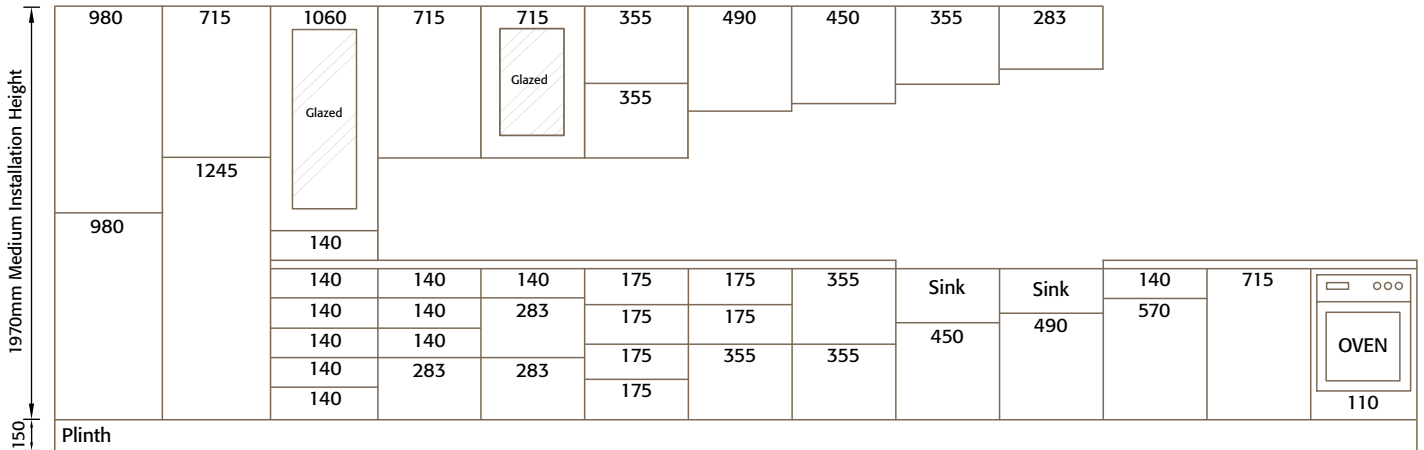

Door Combinations

Medium Installation Height - Door Combinations

Tall Installation Height - Door Combinations